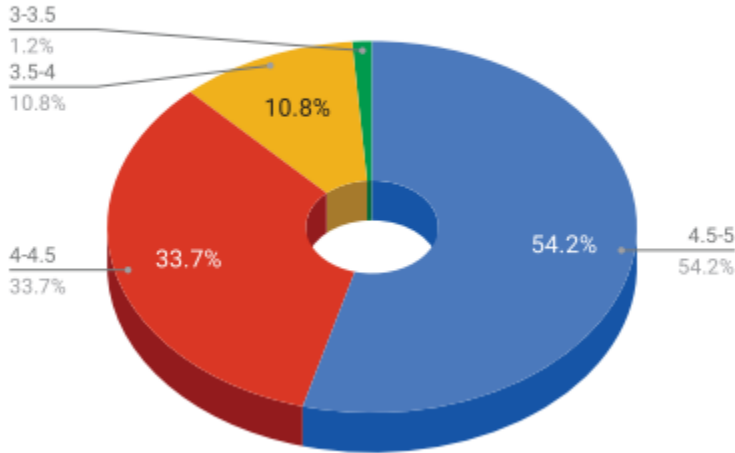

Bhaskaracharya College of Applied Sciences (University of Delhi)

Sector-2, Phase-1, Dwarka, New Delhi-110075.

Accredited 'A++' Grade by NAAC

Star College Status by DBT | 2024 NIRF Ranking – 27 (College Category)

Feedback Analysis Odd Semester 2023-24

Total Average