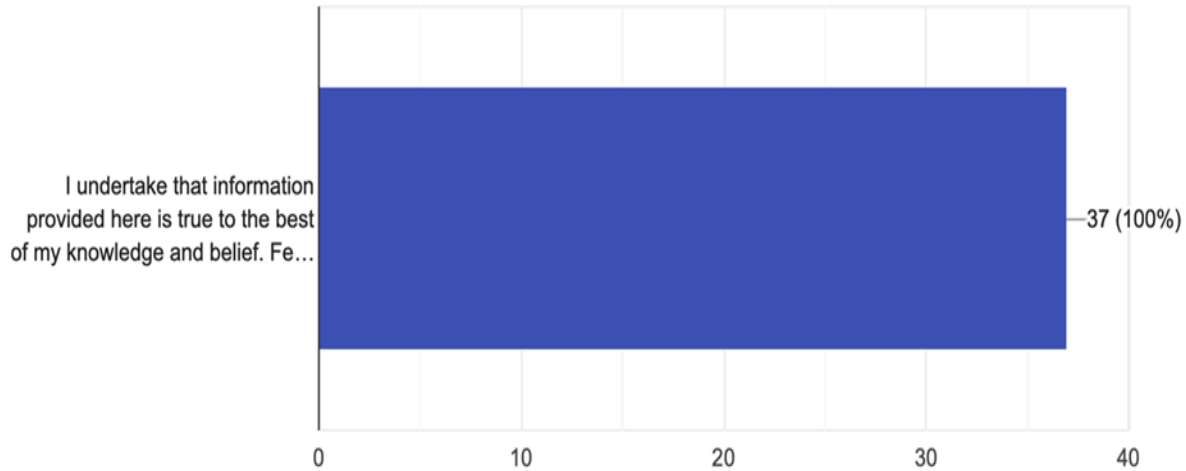

Bhaskaracharya College of Applied Sciences (University of Delhi)

Sector-2, Phase-1, Dwarka, New Delhi-110075.

Accredited 'A++' Grade by NAAC

Star College Status by DBT | 2024 NIRF Ranking – 27 (College Category)

Declaration

37 responses

BCAS Employers Feedback Form 2023-24

Did the organisation / company participate in any of the Campus Placement drive