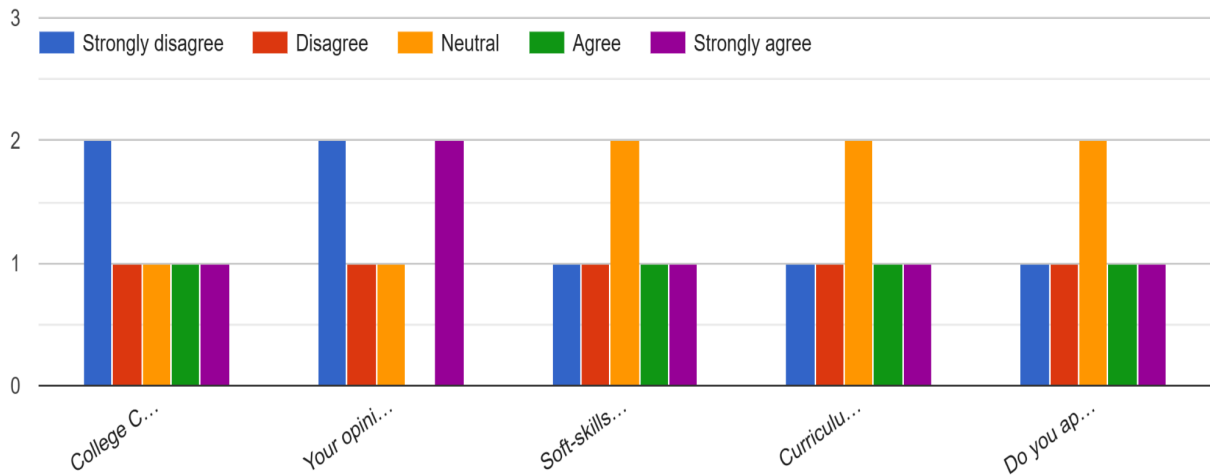

Please provide your candid view on the teaching imparted to the graduate inducted in your organisation / company / industry.

Are you aware about restructuring of the University curriculum in line with National Education Policy (2020) during the last few years?