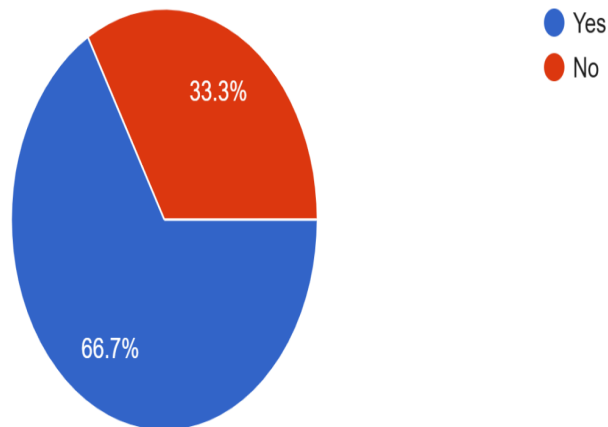

Bhaskaracharya College of Applied Sciences (University of Delhi)

Sector-2, Phase-1, Dwarka, New Delhi-110075.

Accredited 'A++' Grade by NAAC

Star College Status by DBT | 2024 NIRF Ranking – 27 (College Category)

Did you provide any feedback during restructuring if the curriculum of University of Delhi?

6 responses