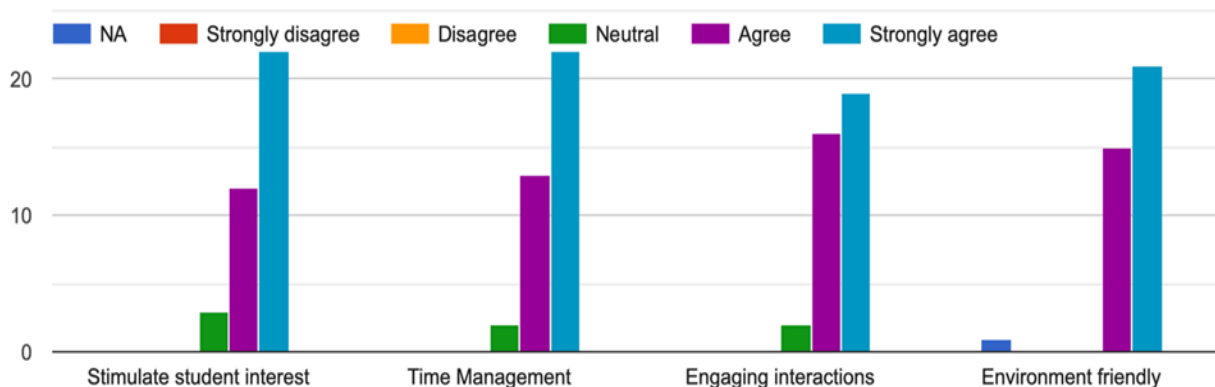

Accredited 'A++' Grade by NAAC

Star College Status by DBT | 2024 NIRF Ranking – 27 (College Category)

Teaching pedagogy used for course transaction

37 responses

Contribution of ICT or teaching pedagogy used above