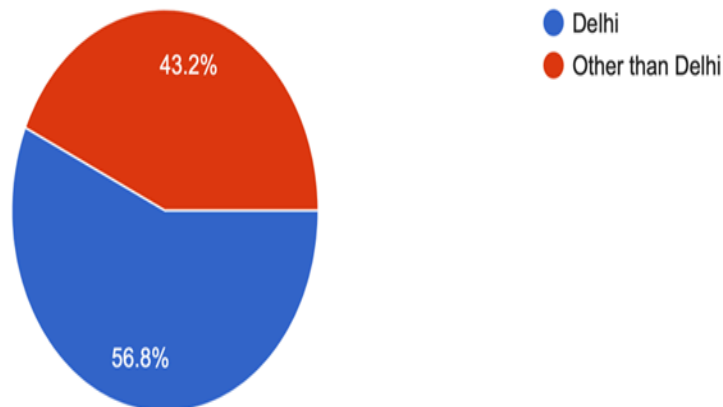

State from where Masters Degree was obtained

37 responses