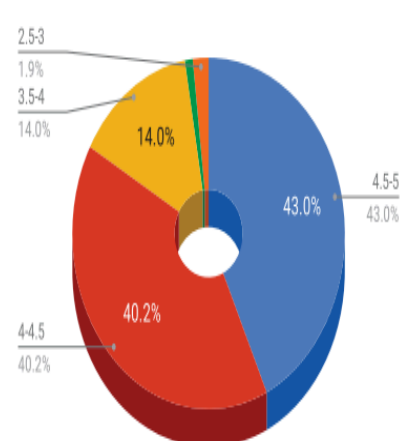

IA Evaluation

Feedback Analysis Even Semester 2023-24

Examples and Applications

Feedback Analysis Even Semester 2023-24

Programme Outcome

Prof. Aneesh Mittal
Principal
Bhaskaracharya College of Applied Sciences
(University of Delhi)
Sector-2, Phase-1, Dwarka, New Delhi-110075