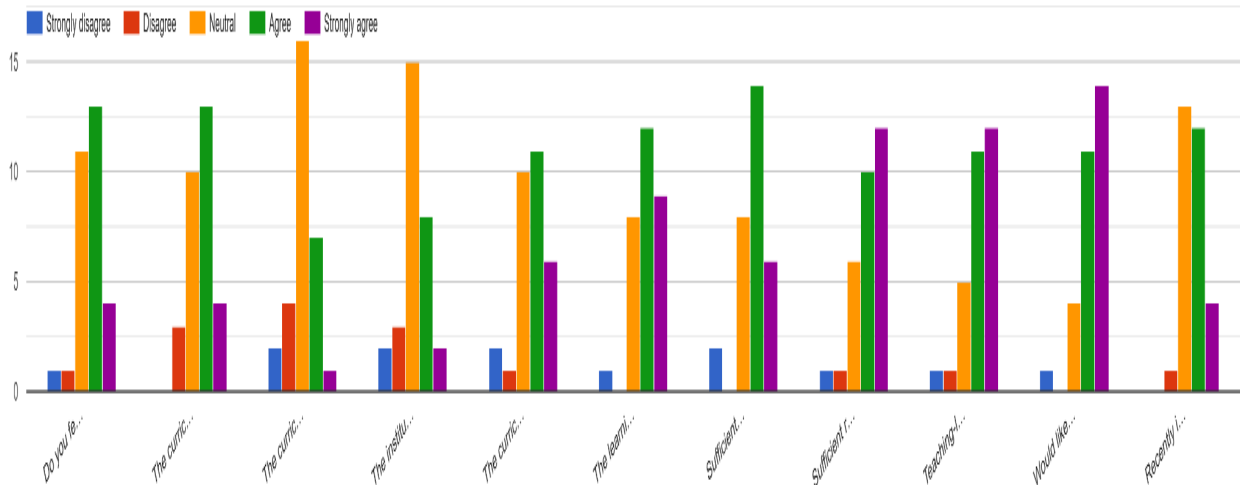

Prof. Avneesh Mittal
Principal
Bhaskaracharya College of Applied Sciences
(University of Delhi)
Sector-2, Phase-1, Dwarka, New Delhi-110075