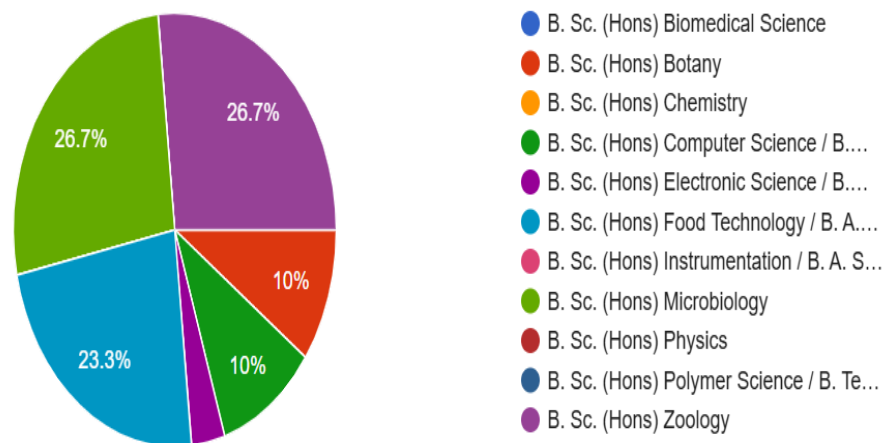

BCAS Alumni Syllabus Feedback Form

Year of Passing out from Bhaskaracharya College of Applied Sciences

30 responses

Programme opted during graduation

Copy chart

30 responses

Bhaskaracharya College of Applied Sciences (University of Delhi)