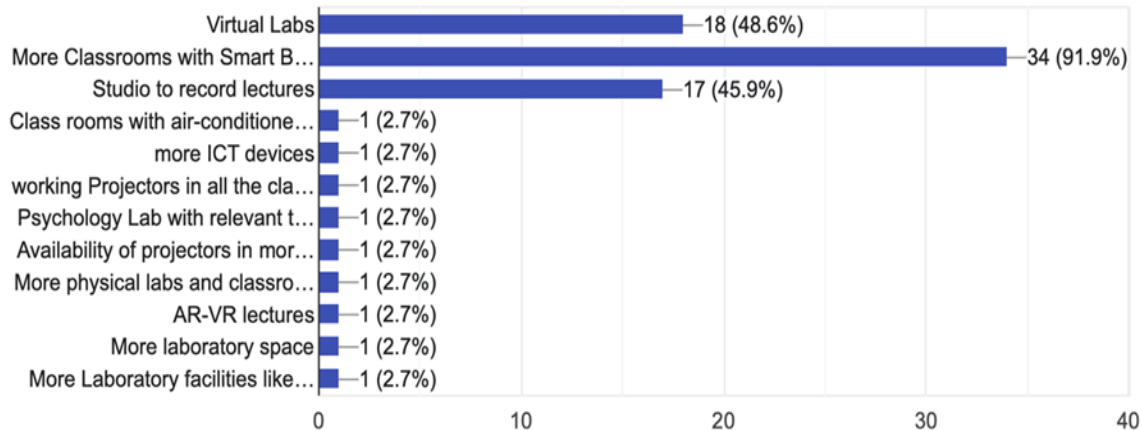

Requirement for infrastructural changes in college in context of UGCF

37 responses