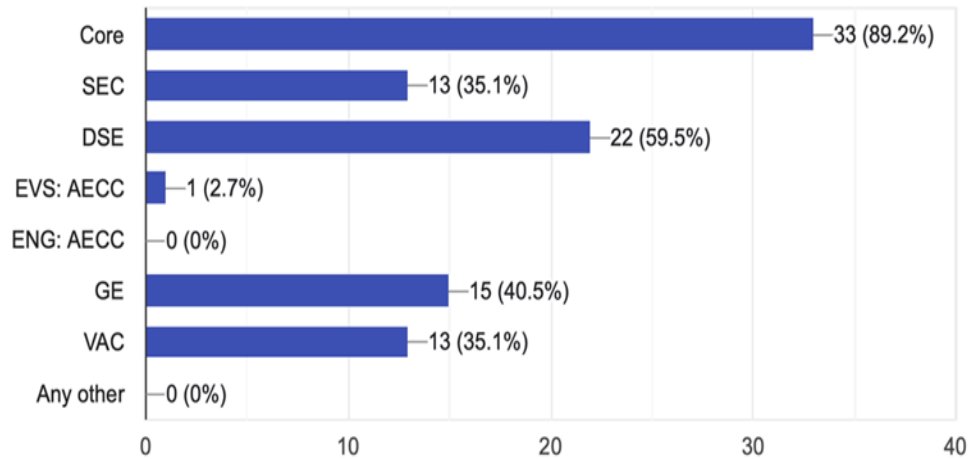

Bhaskaracharya College of Applied Sciences (University of Delhi)

Sector-2, Phase-1, Dwarka, New Delhi-110075.

Accredited 'A++' Grade by NAAC

Star College Status by DBT | 2024 NIRF Ranking – 27 (College Category)

Course Type

37 responses