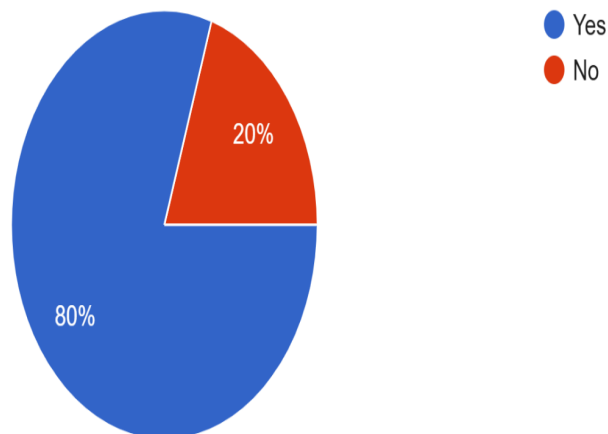

Did you visit the college premises during the last five years

30 responses