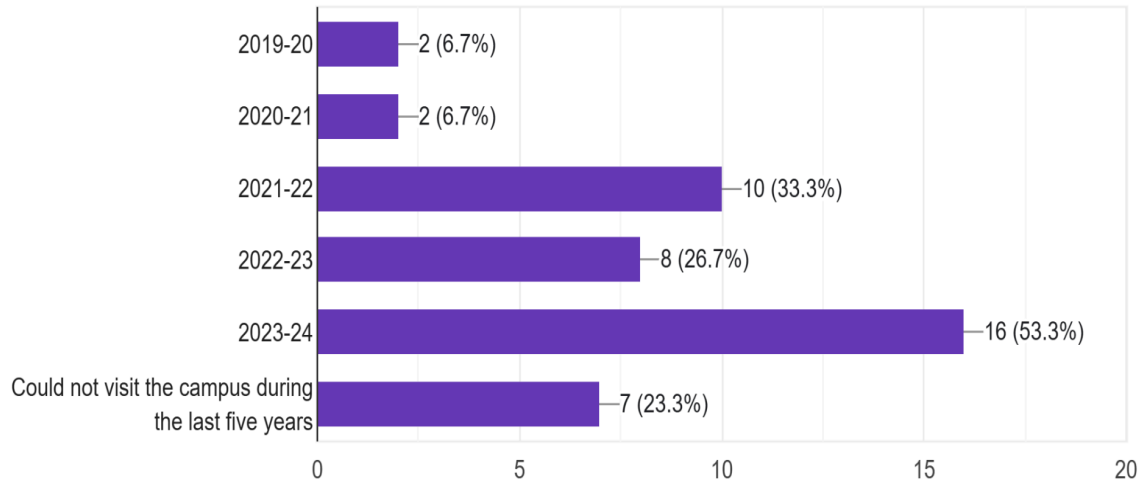

Which year/s did you visit the college ?

30 responses

Did you discuss about your Programme /Course during your visit/s to the college

Bhaskaracharya College of Applied Sciences (University of Delhi)

Sector-2, Phase-1, Dwarka, New Delhi-110075.