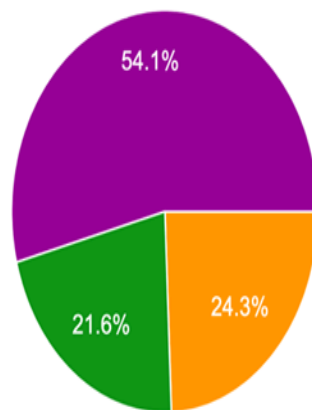

Bhaskaracharya College of Applied Sciences (University of Delhi)

Sector-2, Phase-1, Dwarka, New Delhi-110075.

Accredited 'A++' Grade by NAAC

Star College Status by DBT | 2024 NIRF Ranking – 27 (College Category)

Teacher Feedback Analysis Report

Designation

37 responses

- Principal
- Vice Principal
- Professor
- Associate Professor
- Assistant Professor
- Librarian
- Director Physical Education