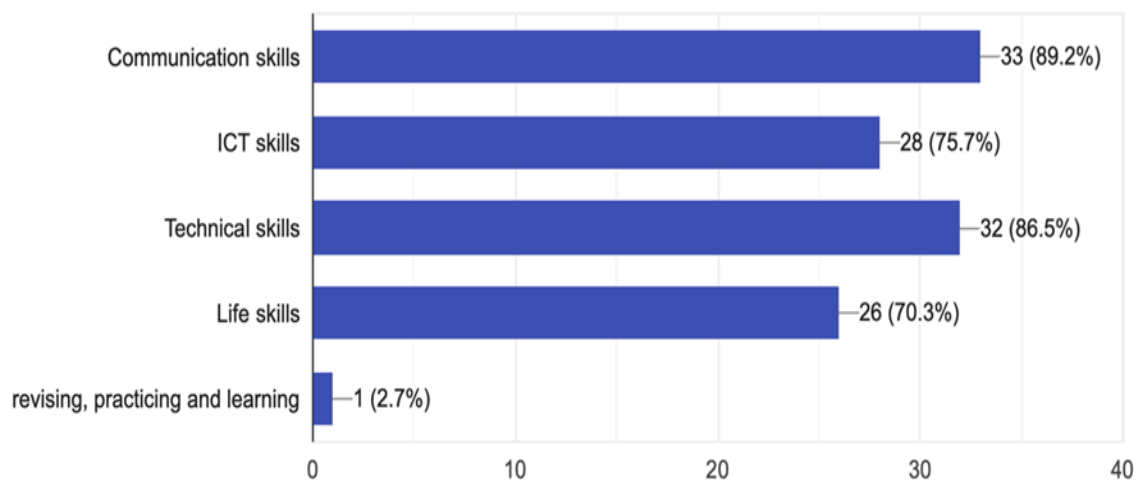

Skill sets required to be taught in the current scenario

37 responses