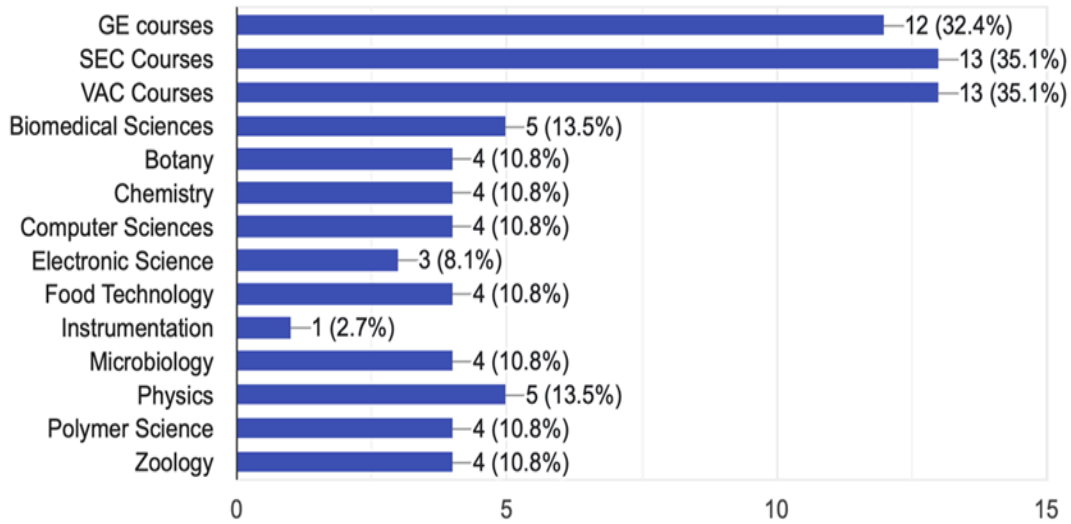

Bhaskaracharya College of Applied Sciences (University of Delhi)

Sector-2, Phase-1, Dwarka, New Delhi-110075.

Accredited 'A++' Grade by NAAC

Star College Status by DBT | 2024 NIRF Ranking – 27 (College Category)

Choose the B.Sc.(Hons) Programme / specific courses that you have taught

37 responses