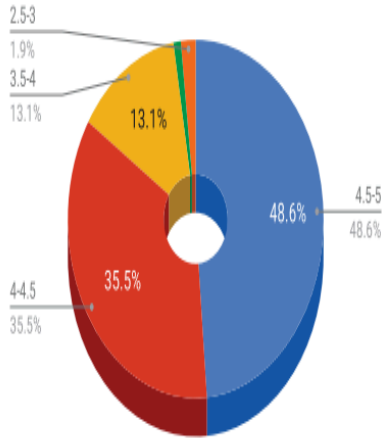

Bhaskaracharya College of Applied Sciences (University of Delhi)

Sector-2, Phase-1, Dwarka, New Delhi-110075.

Accredited 'A++' Grade by NAAC

Star College Status by DBT | 2024 NIRF Ranking – 27 (College Category)

Feedback Analysis Even Semester 2023-24

Approach to Teaching

Feedback Analysis Even Semester 2023-24