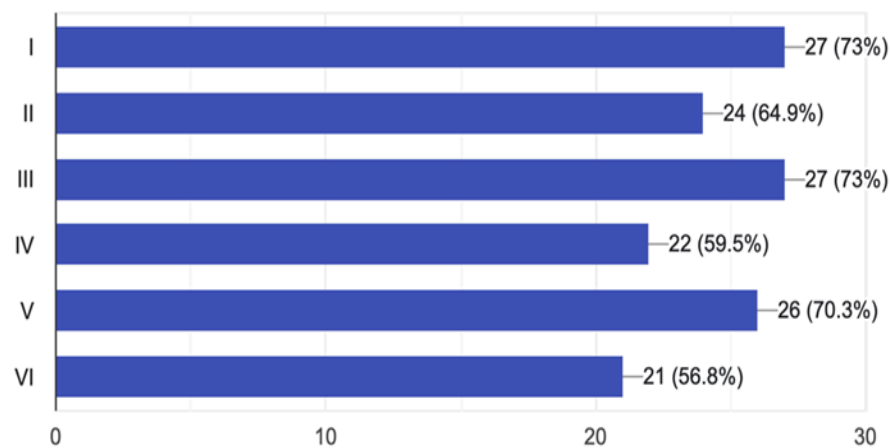

Semester

37 responses