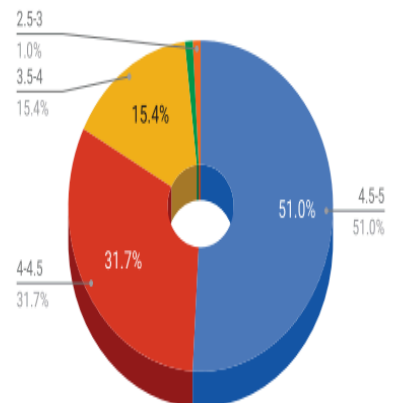

IA Evaluation

Feedback Analysis Odd Semester 2023-24

Examples and Applications

Feedback Analysis Odd Semester 2023-24

Programme Outcome

Prof. Avneesh Mittal
Principal
Bhaskaracharya College of Applied Sciences
(University of Delhi)
Sector-2, Phase-1, Dwarka, New Delhi-110075