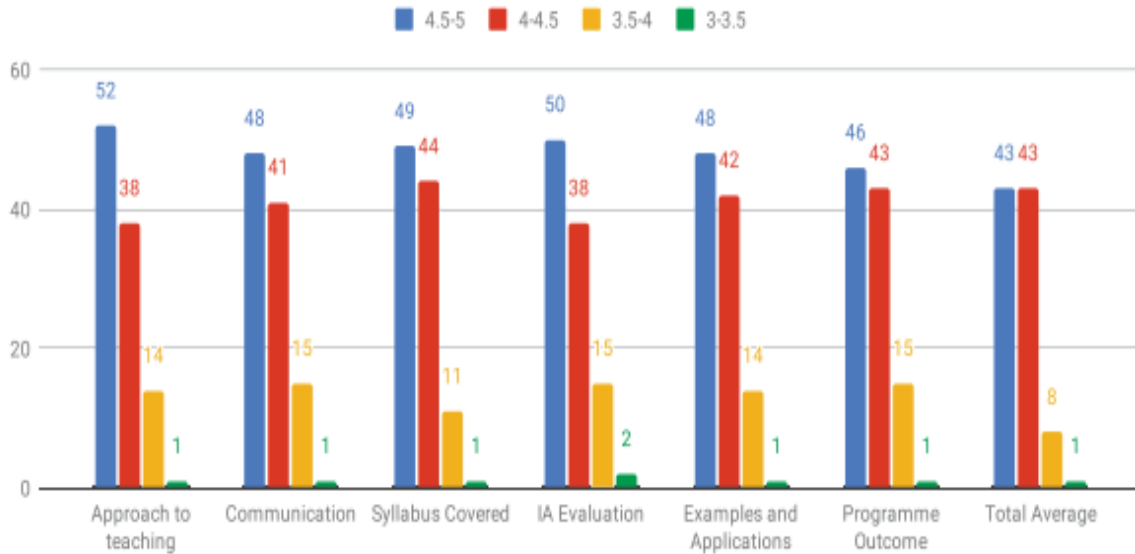

Bhaskaracharya College of Applied Sciences (University of Delhi)

Sector-2, Phase-1, Dwarka, New Delhi-110075.

Accredited 'A++' Grade by NAAC

Star College Status by DBT | 2024 NIRF Ranking – 27 (College Category)

Feedback Analysis Even Semester 2023-24