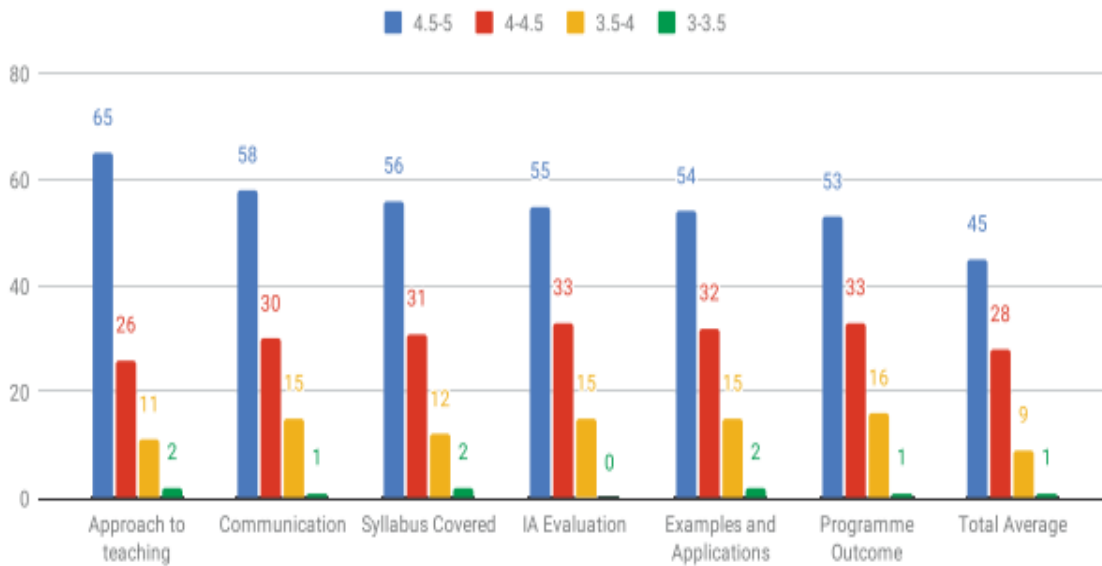

Feedback Analysis Odd Semester 2023-24

Prof. Avneesh Mittal
Principal
Bhaskaracharya College of Applied Sciences
(University of Delhi)
Sector-2, Phase-1, Dwarka, New Delhi-110075