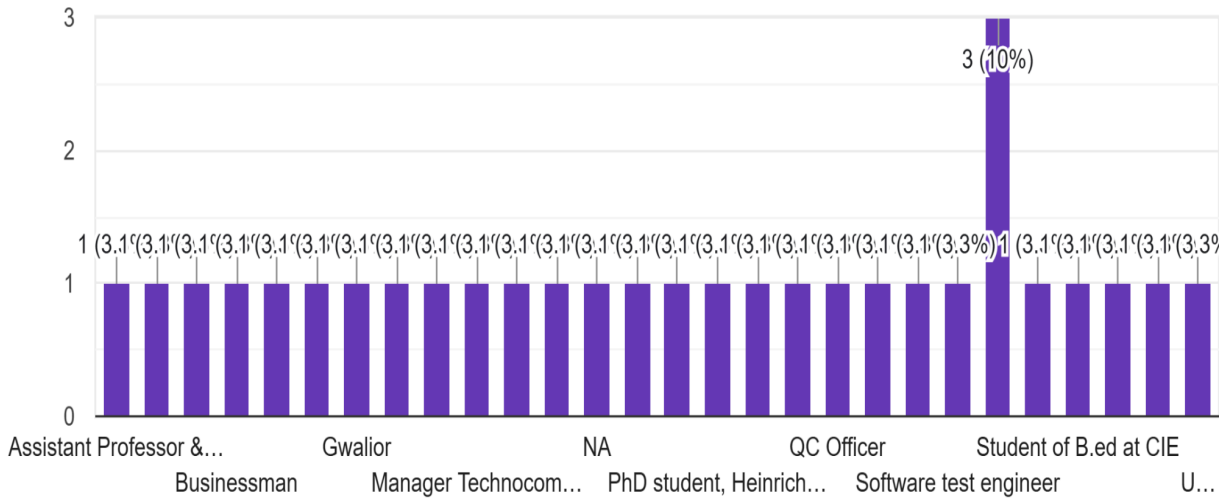

Bhaskaracharya College of Applied Sciences (University of Delhi)

Sector-2, Phase-1, Dwarka, New Delhi-110075.

Accredited 'A++' Grade by NAAC

Star College Status by DBT | 2024 NIRF Ranking – 27 (College Category)

Current Designation and Affiliation

30 responses