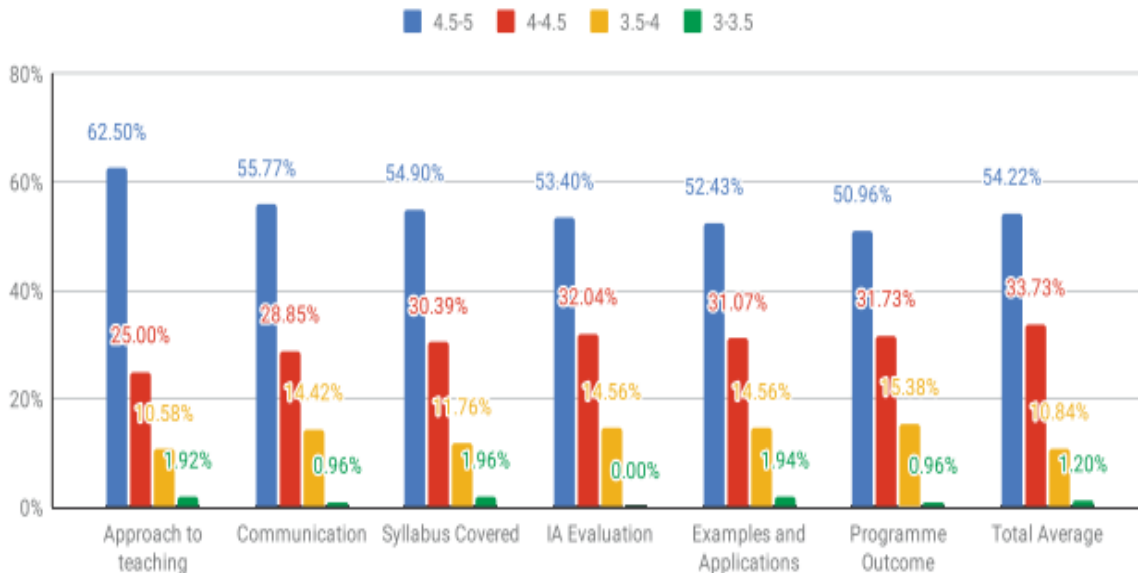

Feedback Analysis Odd Semester 2023-24

EVEN SEMESTER 2023-24 (%)

Scale	Approach to Teaching	Communication	Syllabus Covered	IA Evaluation	Examples & Application	Prog Outcome	Average
1.00-2.50	0	0	0	0	0	0	0
2.50-3.00	0	0	0	0	0	0	0
3.00-3.50	0.01	0.01	0.01	0.02	0.01	0.01	0.01
3.50-4.00	0.08	0.1	0.08	0.1	0.08	0.1	0.08
4.00-4.50	0.39	0.41	0.44	0.4	0.45	0.44	0.44
4.50-5.00	0.52	0.48	0.47	0.48	0.46	0.45	0.46
Total	1	1	1	1	1	1	1