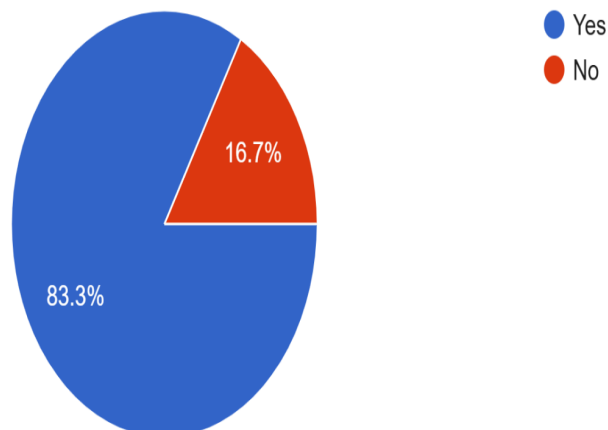

Would your organisation be like to have an MOU with the college offering internships/ summer training/ employment ?

6 responses