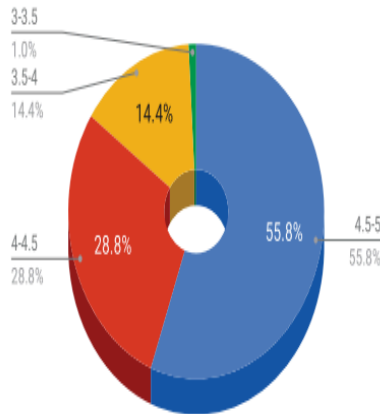

Communication

Feedback Analysis Odd Semester 2023-24