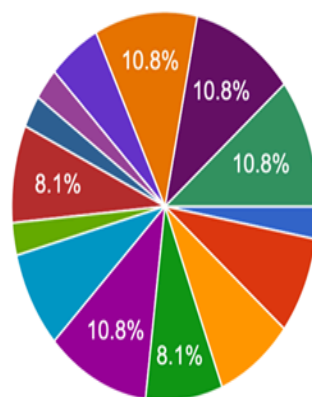

Teacher Feedback Analysis Report

Designation

37 responses

- Principal
- Vice Principal
- Professor
- Associate Professor
- Assistant Professor
- Librarian
- Director Physical Education

Department

37 responses