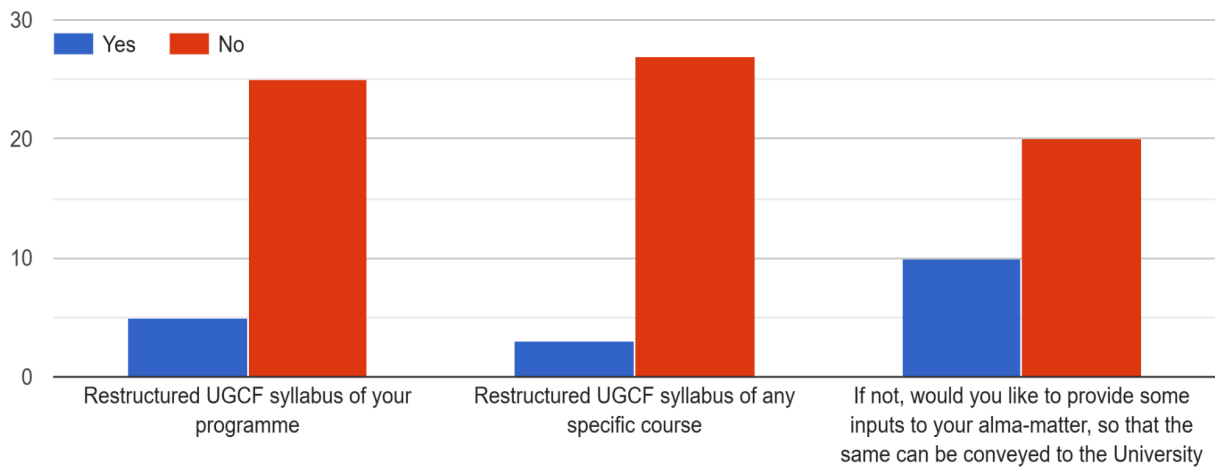

Bhaskaracharya College of Applied Sciences (University of Delhi)

Sector-2, Phase-1, Dwarka, New Delhi-110075.

Accredited 'A++' Grade by NAAC

Star College Status by DBT | 2024 NIRF Ranking – 27 (College Category)

Did you provide any feedback for your restructured curriculum when it was shared with all the stakeholders at the University of Delhi website for suggestions before implementation

Are you aware that your Alma Mater has its registered Alumni Society ? Have you registered for the same?

30 responses