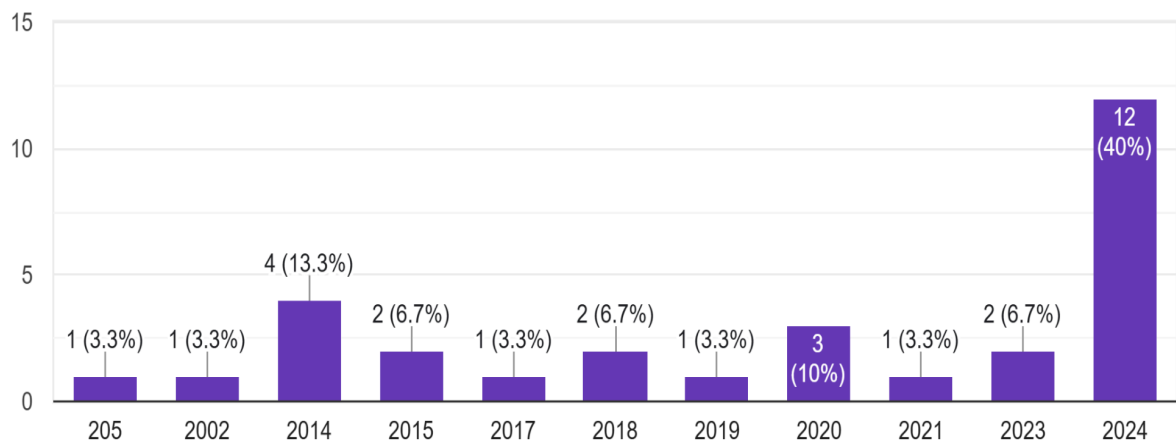

Bhaskaracharya College of Applied Sciences (University of Delhi)

Sector-2, Phase-1, Dwarka, New Delhi-110075.

Accredited 'A++' Grade by NAAC

Star College Status by DBT | 2024 NIRF Ranking – 27 (College Category)

BCAS Alumni Syllabus Feedback Form

Year of Passing out from Bhaskaracharya College of Applied Sciences

30 responses