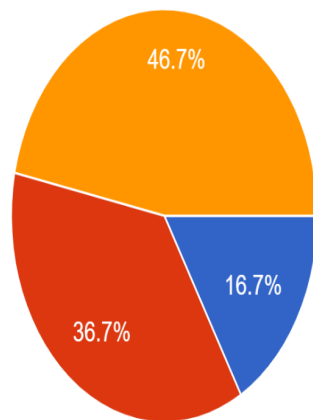

- Yes I am aware and have registered
- Yes I am aware and will register for the same using the link provided here
- No I was not aware. Thanks for informing. Will register for the same using the link provided here.