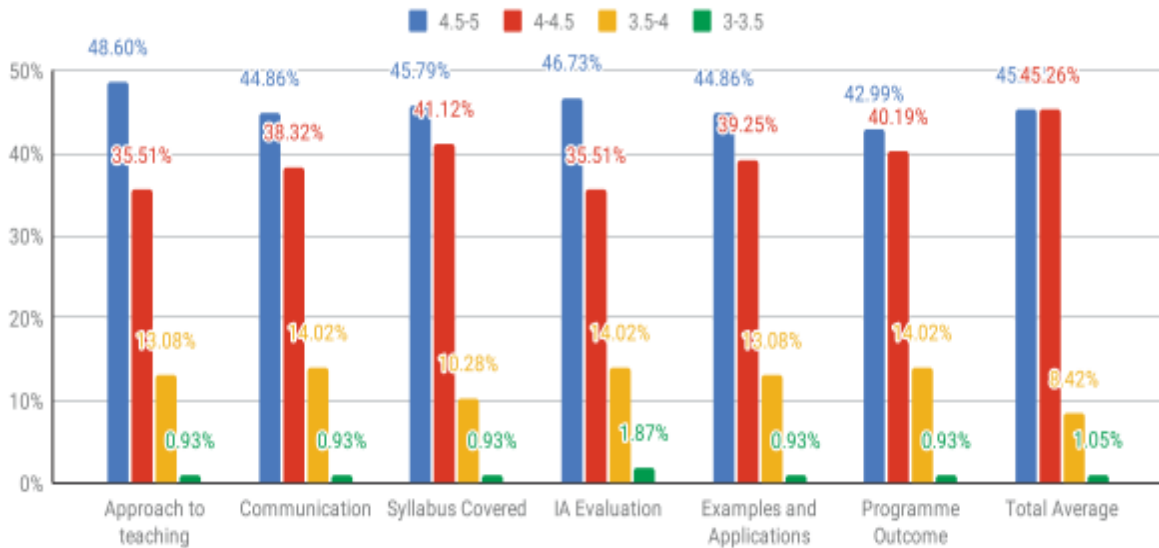

Feedback Analysis Even Semester 2023-24

Total Average

Feedback Analysis Even Semester 2023-24

Prof. Aneesh Mittal
Principal
Bhaskaracharya College of Applied Sciences
(University of Delhi)
Sector-2, Phase-1, Dwarka, New Delhi-110075