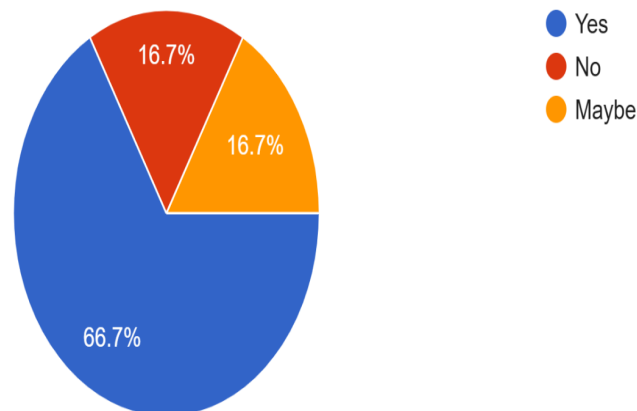

Are you aware about restructuring of the University curriculum in line with National Education Policy (2020) during the last few years?

6 responses