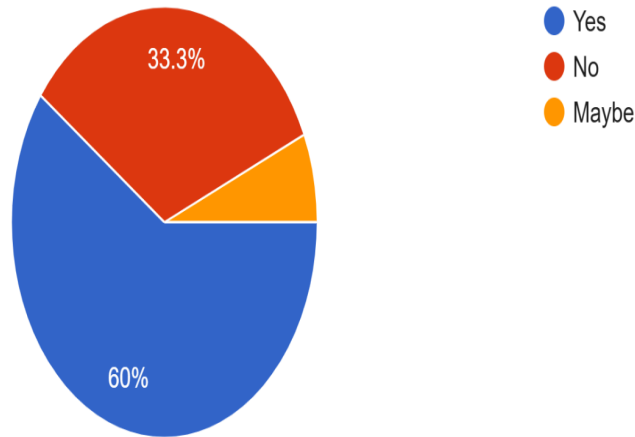

Bhaskaracharya College of Applied Sciences (University of Delhi)

Sector-2, Phase-1, Dwarka, New Delhi-110075.

Accredited 'A++' Grade by NAAC

Star College Status by DBT | 2024 NIRF Ranking – 27 (College Category)

Are you aware about restructuring of your Programme Curriculum (UGCF) in line with NEP 2020?

30 responses

Your candid opinion about the Programme Content