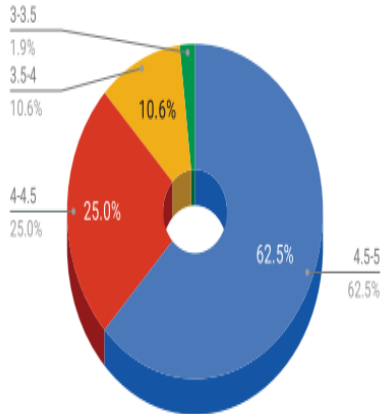

Bhaskaracharya College of Applied Sciences (University of Delhi)

Sector-2, Phase-1, Dwarka, New Delhi-110075.

Accredited 'A++' Grade by NAAC

Star College Status by DBT | 2024 NIRF Ranking – 27 (College Category)

Feedback Analysis Odd Semester 2023-24

Approach to Teaching

Feedback Analysis Odd Semester 2023-24