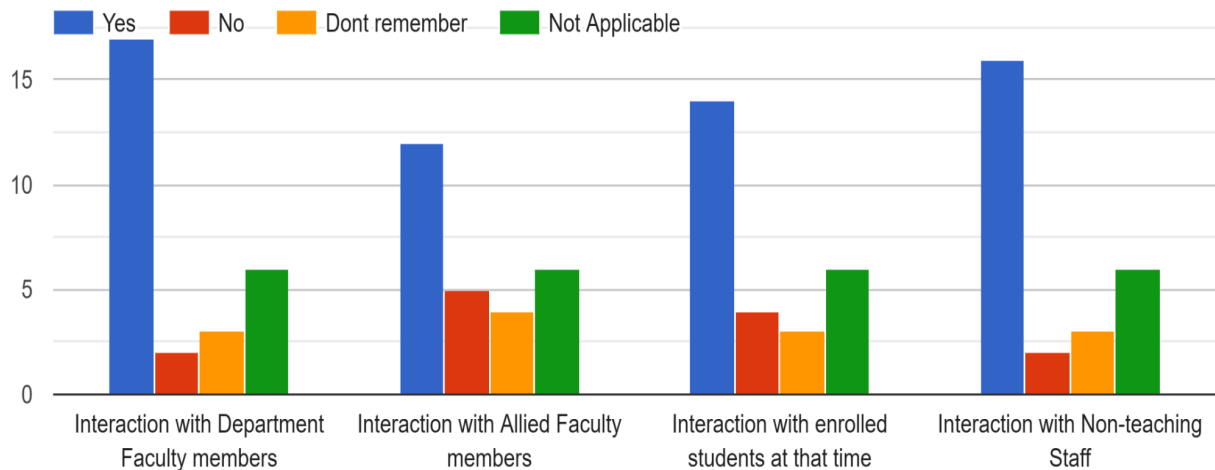

Which year/s did you visit the college ?

30 responses

Did you discuss about your Programme /Course during your visit/s to the college

Bhaskaracharya College of Applied Sciences (University of Delhi)

Sector-2, Phase-1, Dwarka, New Delhi-110075.