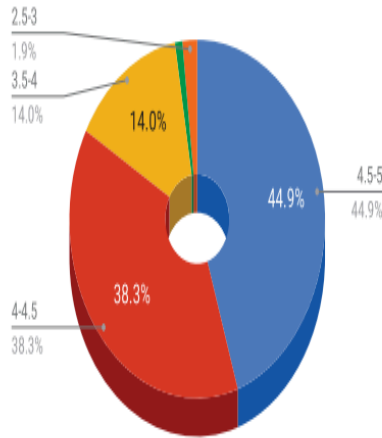

Communication

Feedback Analysis Even Semester 2023-24