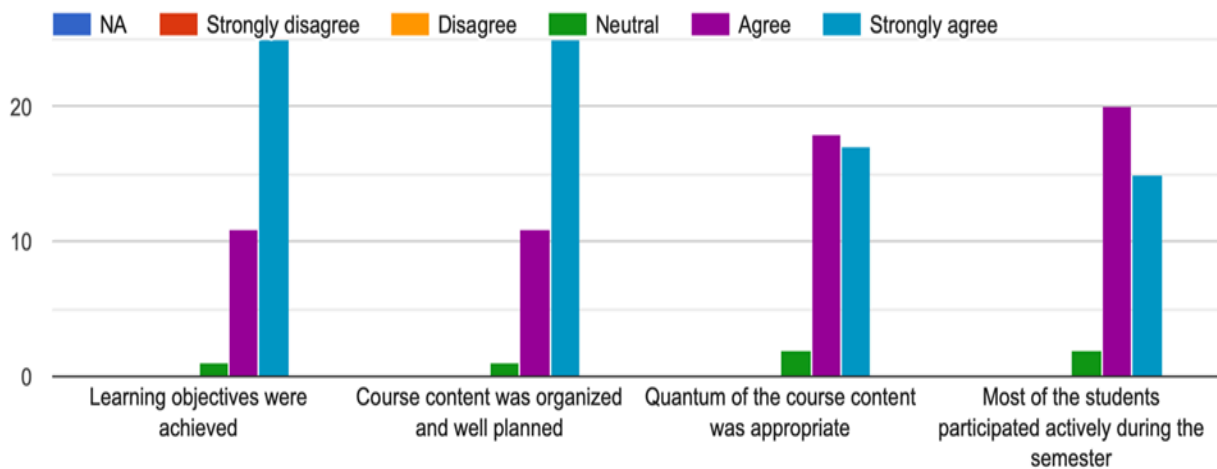

Bhaskaracharya College of Applied Sciences (University of Delhi)

Sector-2, Phase-1, Dwarka, New Delhi-110075.

Accredited 'A++' Grade by NAAC

Star College Status by DBT | 2024 NIRF Ranking – 27 (College Category)

Course content