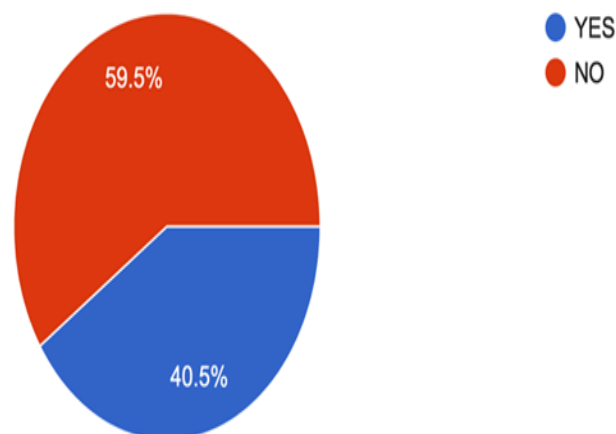

Accredited 'A++' Grade by NAAC

Star College Status by DBT | 2024 NIRF Ranking – 27 (College Category)

Course Type

37 responses

Are you involved in Curriculum Making/ Modification of your Programme

37 responses