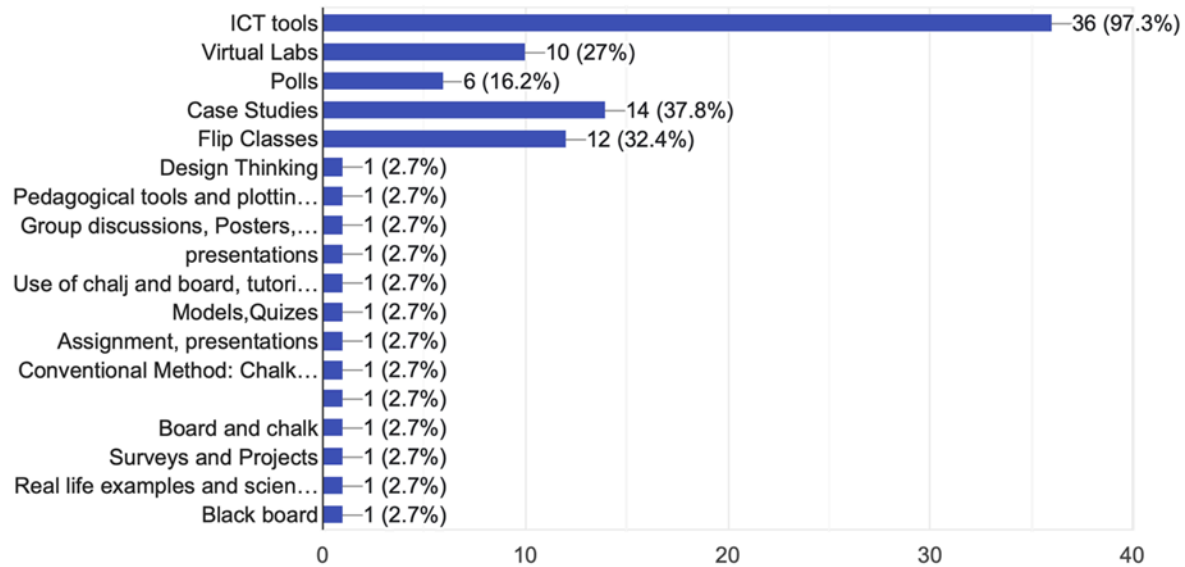

Bhaskaracharya College of Applied Sciences (University of Delhi)

Sector-2, Phase-1, Dwarka, New Delhi-110075.

Accredited 'A++' Grade by NAAC

Star College Status by DBT | 2024 NIRF Ranking – 27 (College Category)

Teaching pedagogy used for course transaction

37 responses