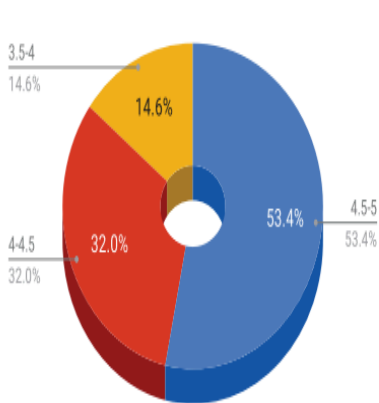

IA Evaluation

Feedback Analysis Odd Semester 2023-24

Examples and Applications

Feedback Analysis Odd Semester 2023-24

Programme Outcome

Prof. Avneesh Mittal
Principal
Bhaskaracharya College of Applied Sciences
(University of Delhi)
Sector-2, Phase-1, Dwarka, New Delhi-110075