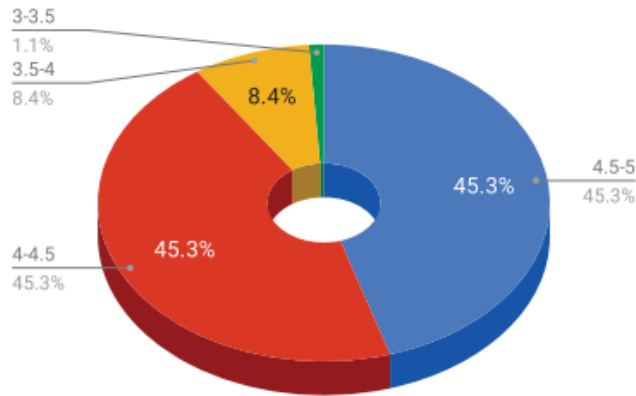

Feedback Analysis Even Semester 2023-24

Total Average

Feedback Analysis Even Semester 2023-24

Prof. Aneesh Mittal
Principal
Bhaskaracharya College of Applied Sciences
(University of Delhi)
Sector-2, Phase-1, Dwarka, New Delhi-110075